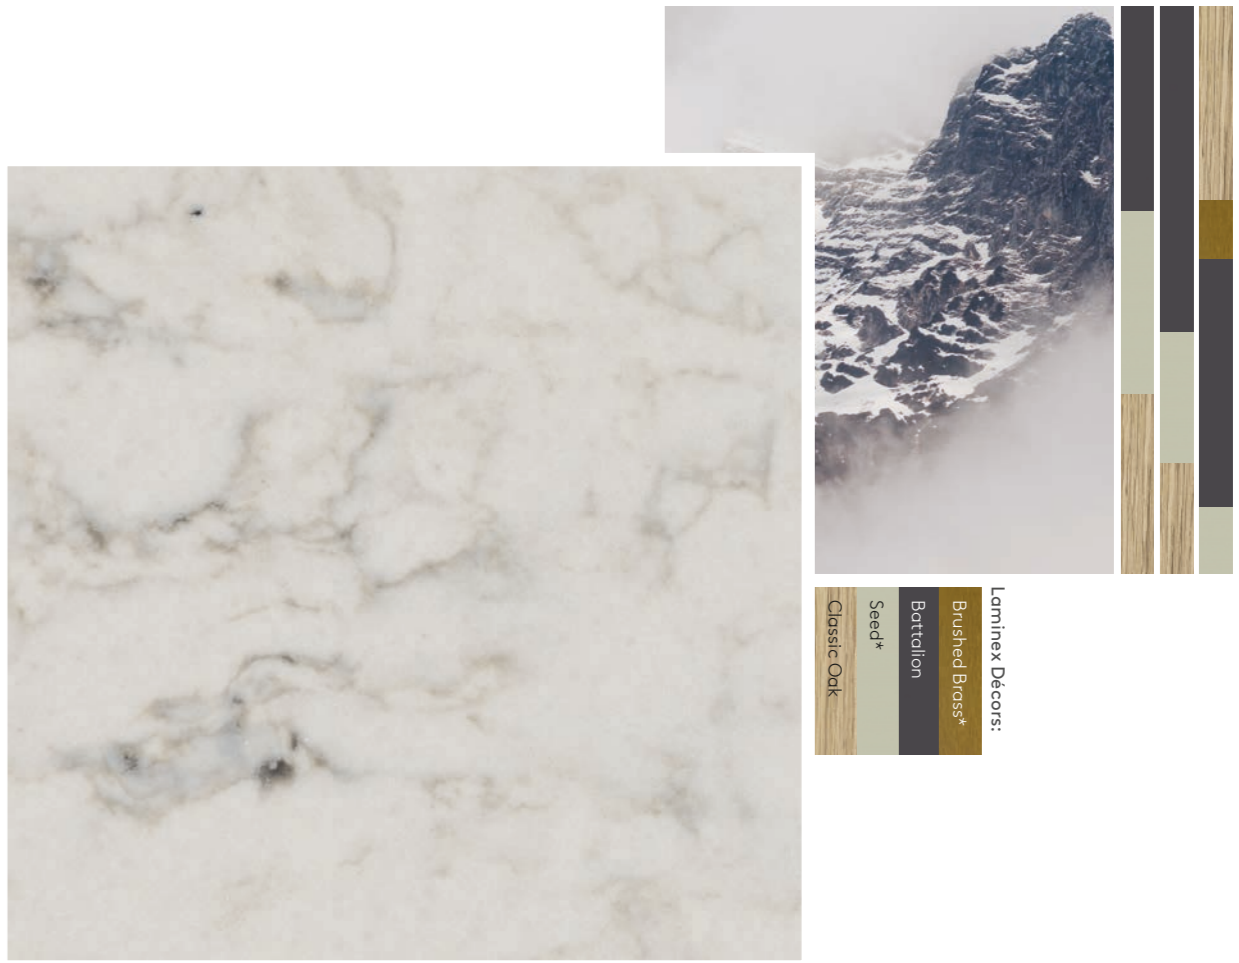

Laminex Décoris:
Brushed Brass*
Battalion
Seed*
Classic Oak

ESSASTONE M ARMO B IANCO

Finish: Gloss | **Size:** 3200 x 1640mm (20mm) | **Made In:** Germany

In a classical marble style, Essastone Marmo Bianco's refined ivory base is paired with subtle yet substantial veining. The shifting intensity of the tonal marbling draws the eye and brings elegance to any space.