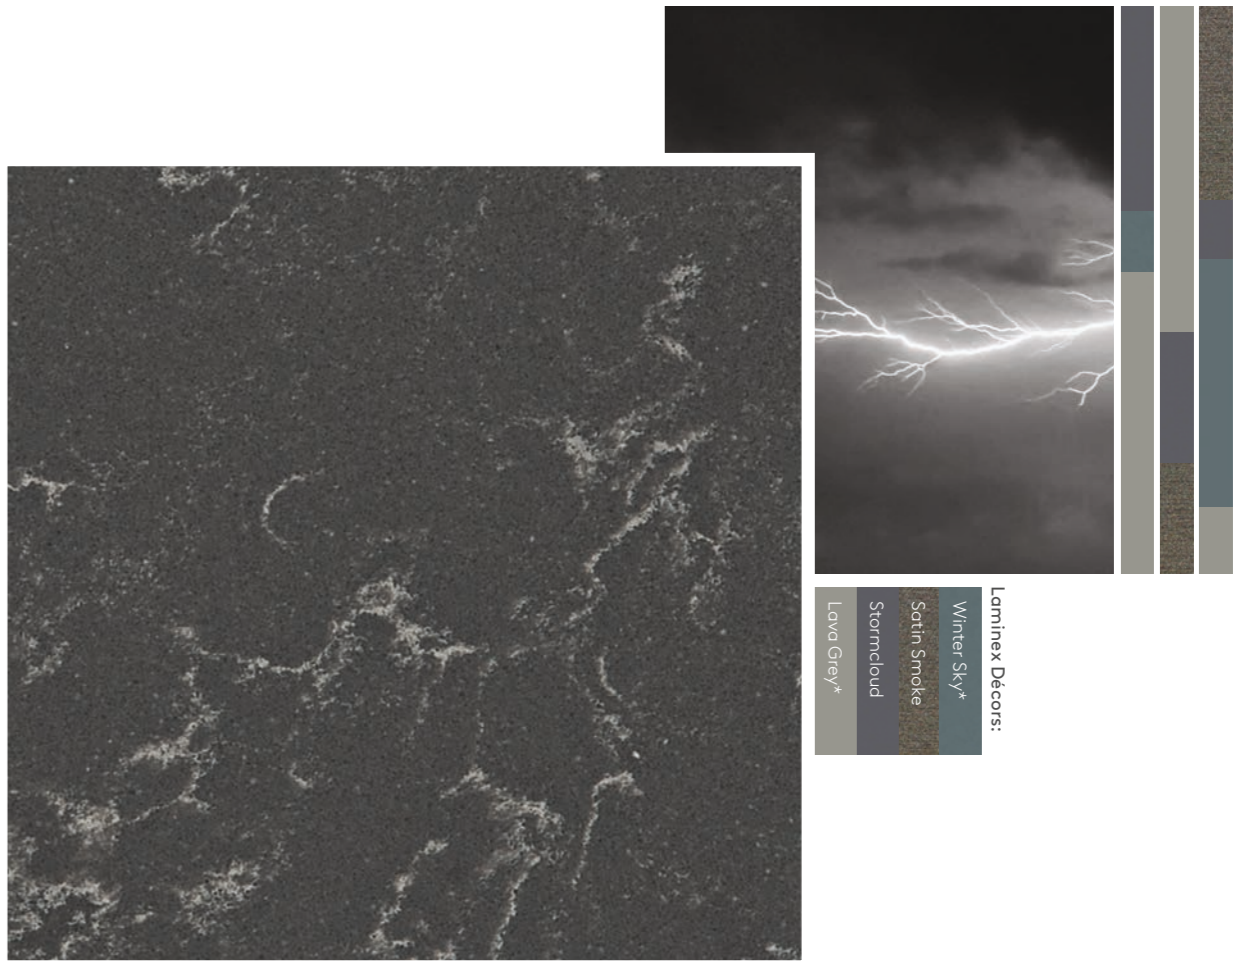

ESSASTONE GRIGIO NOVELLO

Finish: Gloss | **Size:** 3200 x 1640mm (20mm) | **Made In:** Germany

Smouldering charcoal tones combine with the hushed veining of smoke and taupe to form Essastone Grigio Novello, an exquisite and versatile surface for both residential and commercial projects.