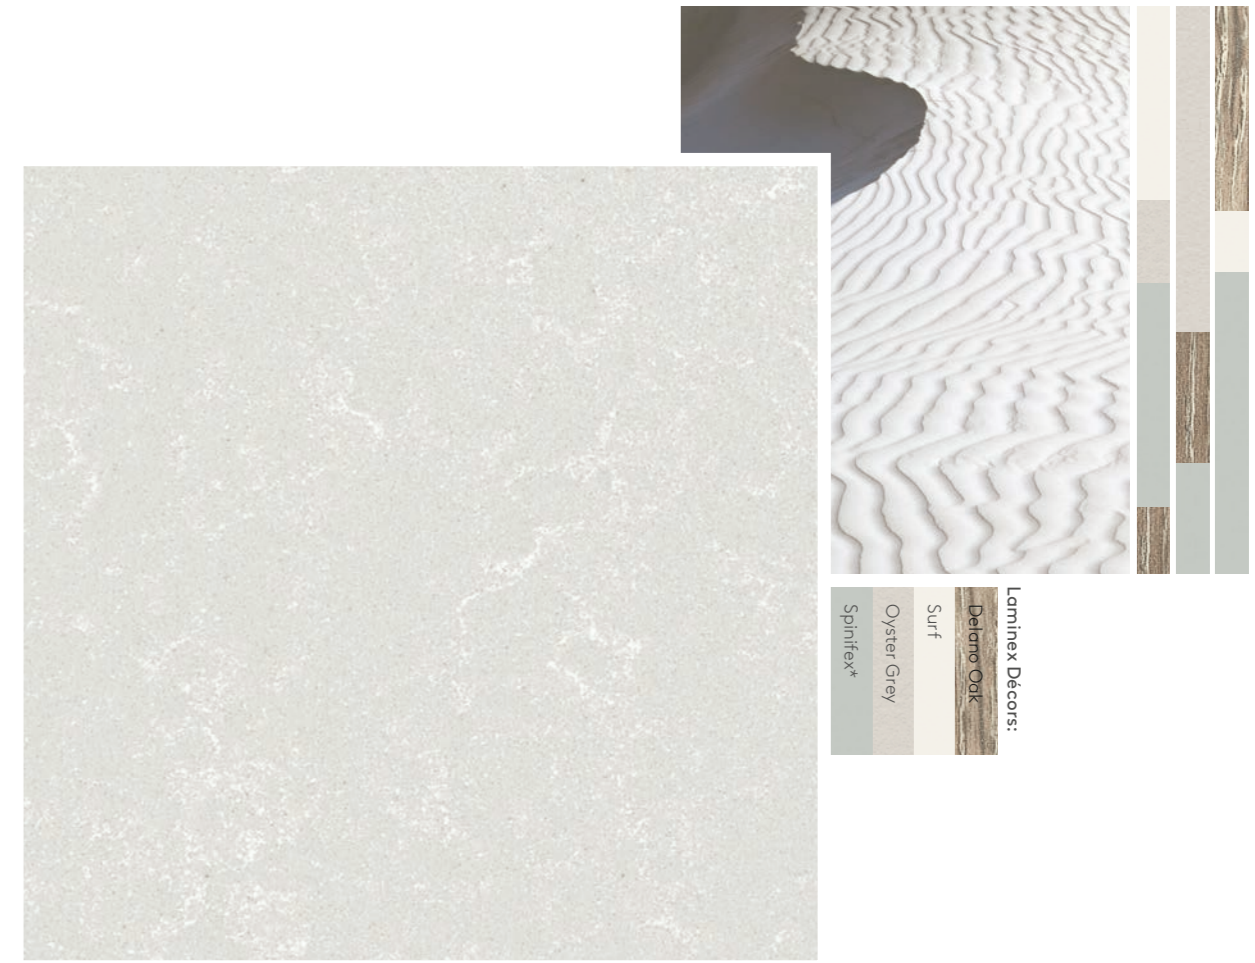

Laminex Décor:

Aquamarine*

Raw Birchply*

Calm White*

White Textile

ESSASTONE TERRAZZINO

Finish: Gloss | Size: 3200 x 1550mm (20mm) | Made In: Italy

Confetti-like quartz crystals pepper Essastone Terrazzino's creamy, grey base to deliver a playful, contemporary vibe to the traditional Italian terrazzo style.