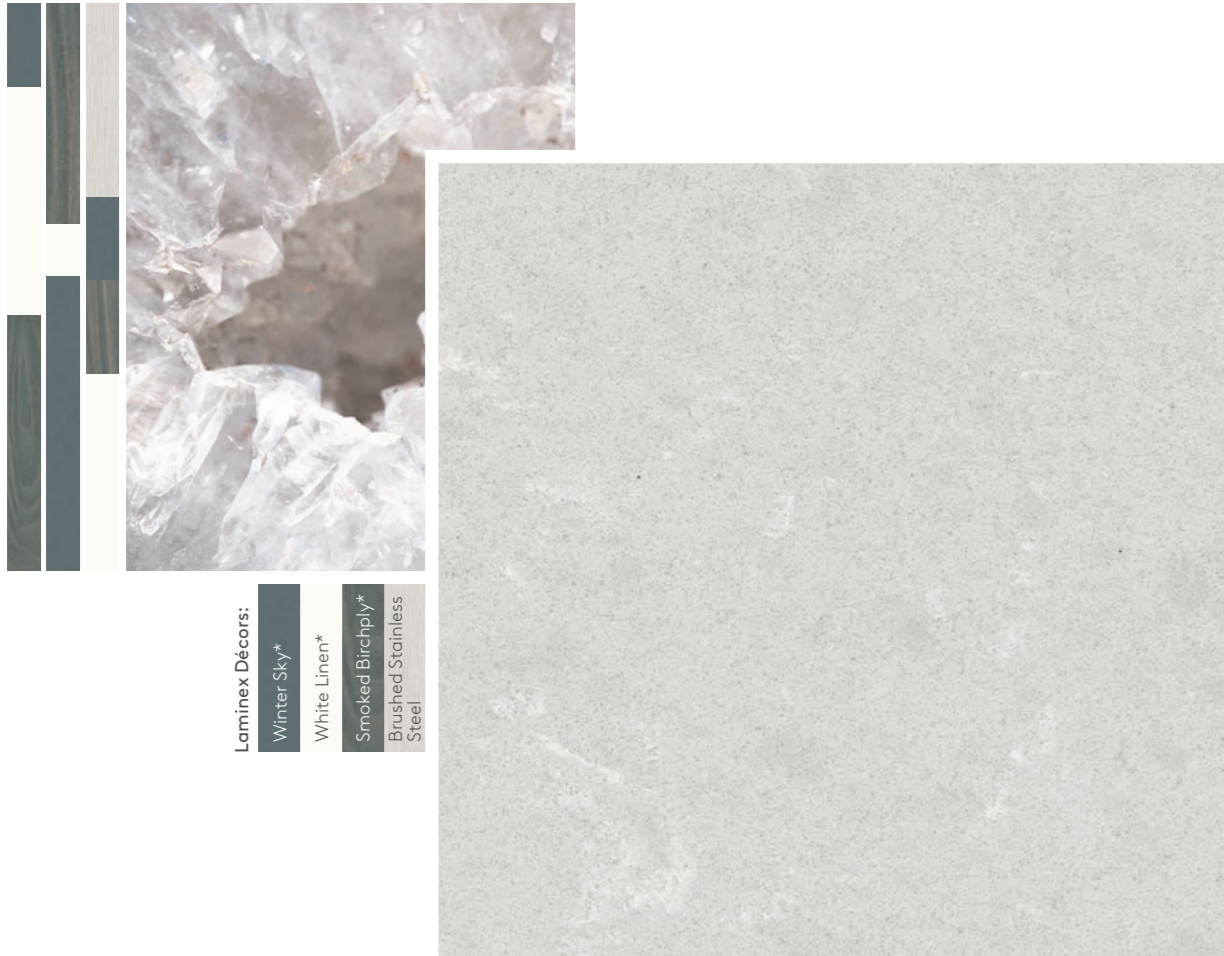

Laminex Décor:

Winter Sky*

White Linen*

Smoked Birchply*

Brushed Stainless Steel

ESSASTONE PERLA VENATO

Finish: Gloss | Size: 3200 x 1640mm (20mm) | Made In: Germany

Welcoming an elegant softness to any project, Essastone Perla Venato's warm grey base is beautifully enhanced by creamy white veining and sophisticated tonal gradation.