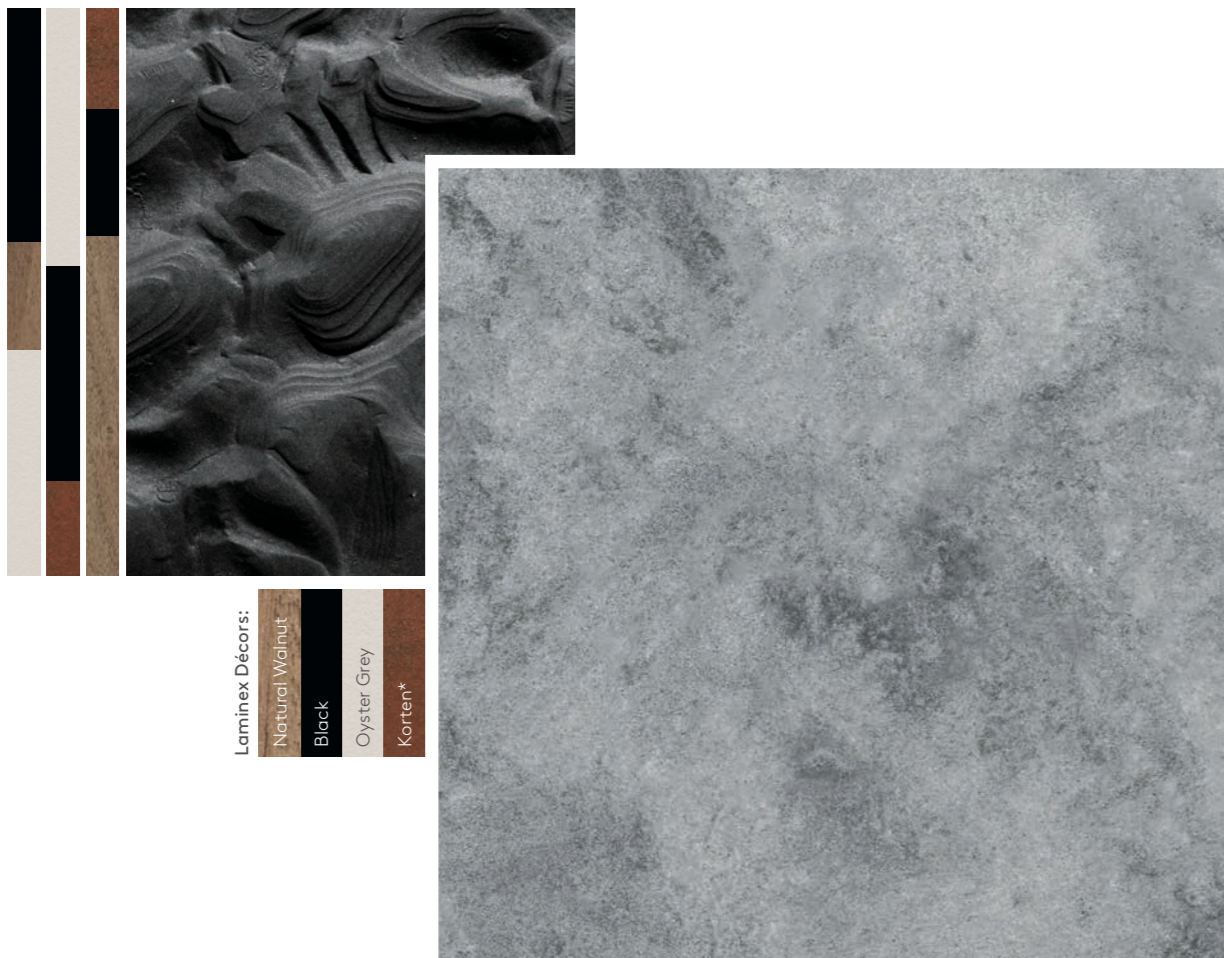

NEW Marmo Bianco
*L

NEW Milano Venato
*P

NEW Perla Venato
*P

NEW Terrazzino
*D

NEW Luna Concrete
*L

NEW Grigio Novello
*L

NEW Lava Black
*S

NEW Available October 2018.

*Gloss +Weathered. S-Standard \$, D-Deluxe \$\$, P-Premium \$\$\$, L-Luxury \$\$\$\$\$. All swatches here are shown at 100% scale. All colours are available in 20mm thickness only.

ESSASTONE LUNA CONCRETE