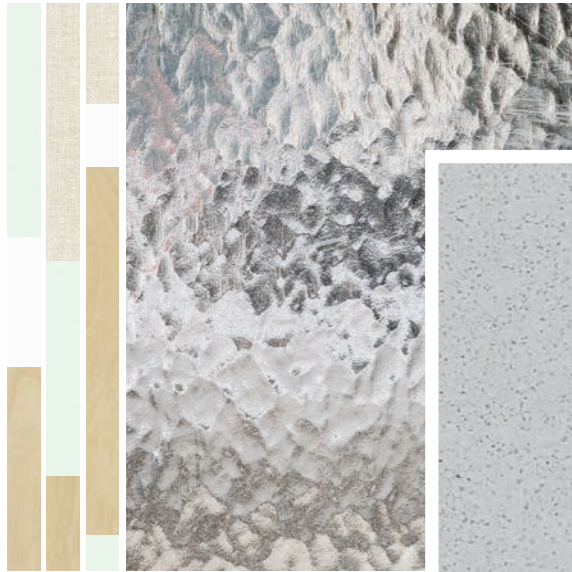

essastone®
 by Laminex

ESSASTONE GRIGIO NOVELLO

Finish: Gloss | **Size:** 3200 x 1640mm (20mm) | **Made In:** Germany

Smouldering charcoal tones combine with the hushed veining of smoke and taupe to form Essastone Grigio Novello, an exquisite and versatile surface for both residential and commercial projects.